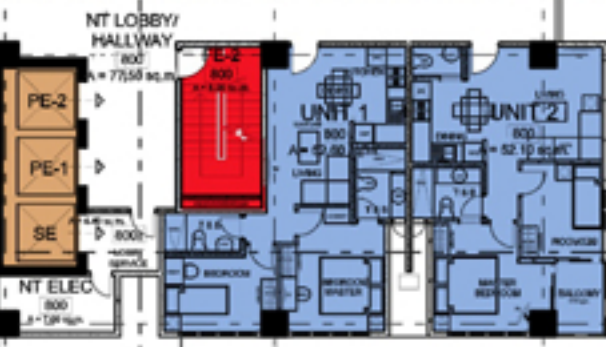

North Tower

OPEN ROOF DECK

South Tower

LEGEND

- 1 Bed Room
- 2 Bed Rooms
- Elevator
- Studio
- Fire Exit

The images and details shown herein are artist's renditions and are intended for illustration purposes only. While the information are based on present plans, which have been created with great care and effort, the developers reserve the right to change proposal project features, amenities, prices and items without prior notice. Further, the client holds the developers free from any legal and financial claims resulting from the information contained herein.

**Typical 8th - 25 th Floor
SITE DEVELOPMENT PLAN**